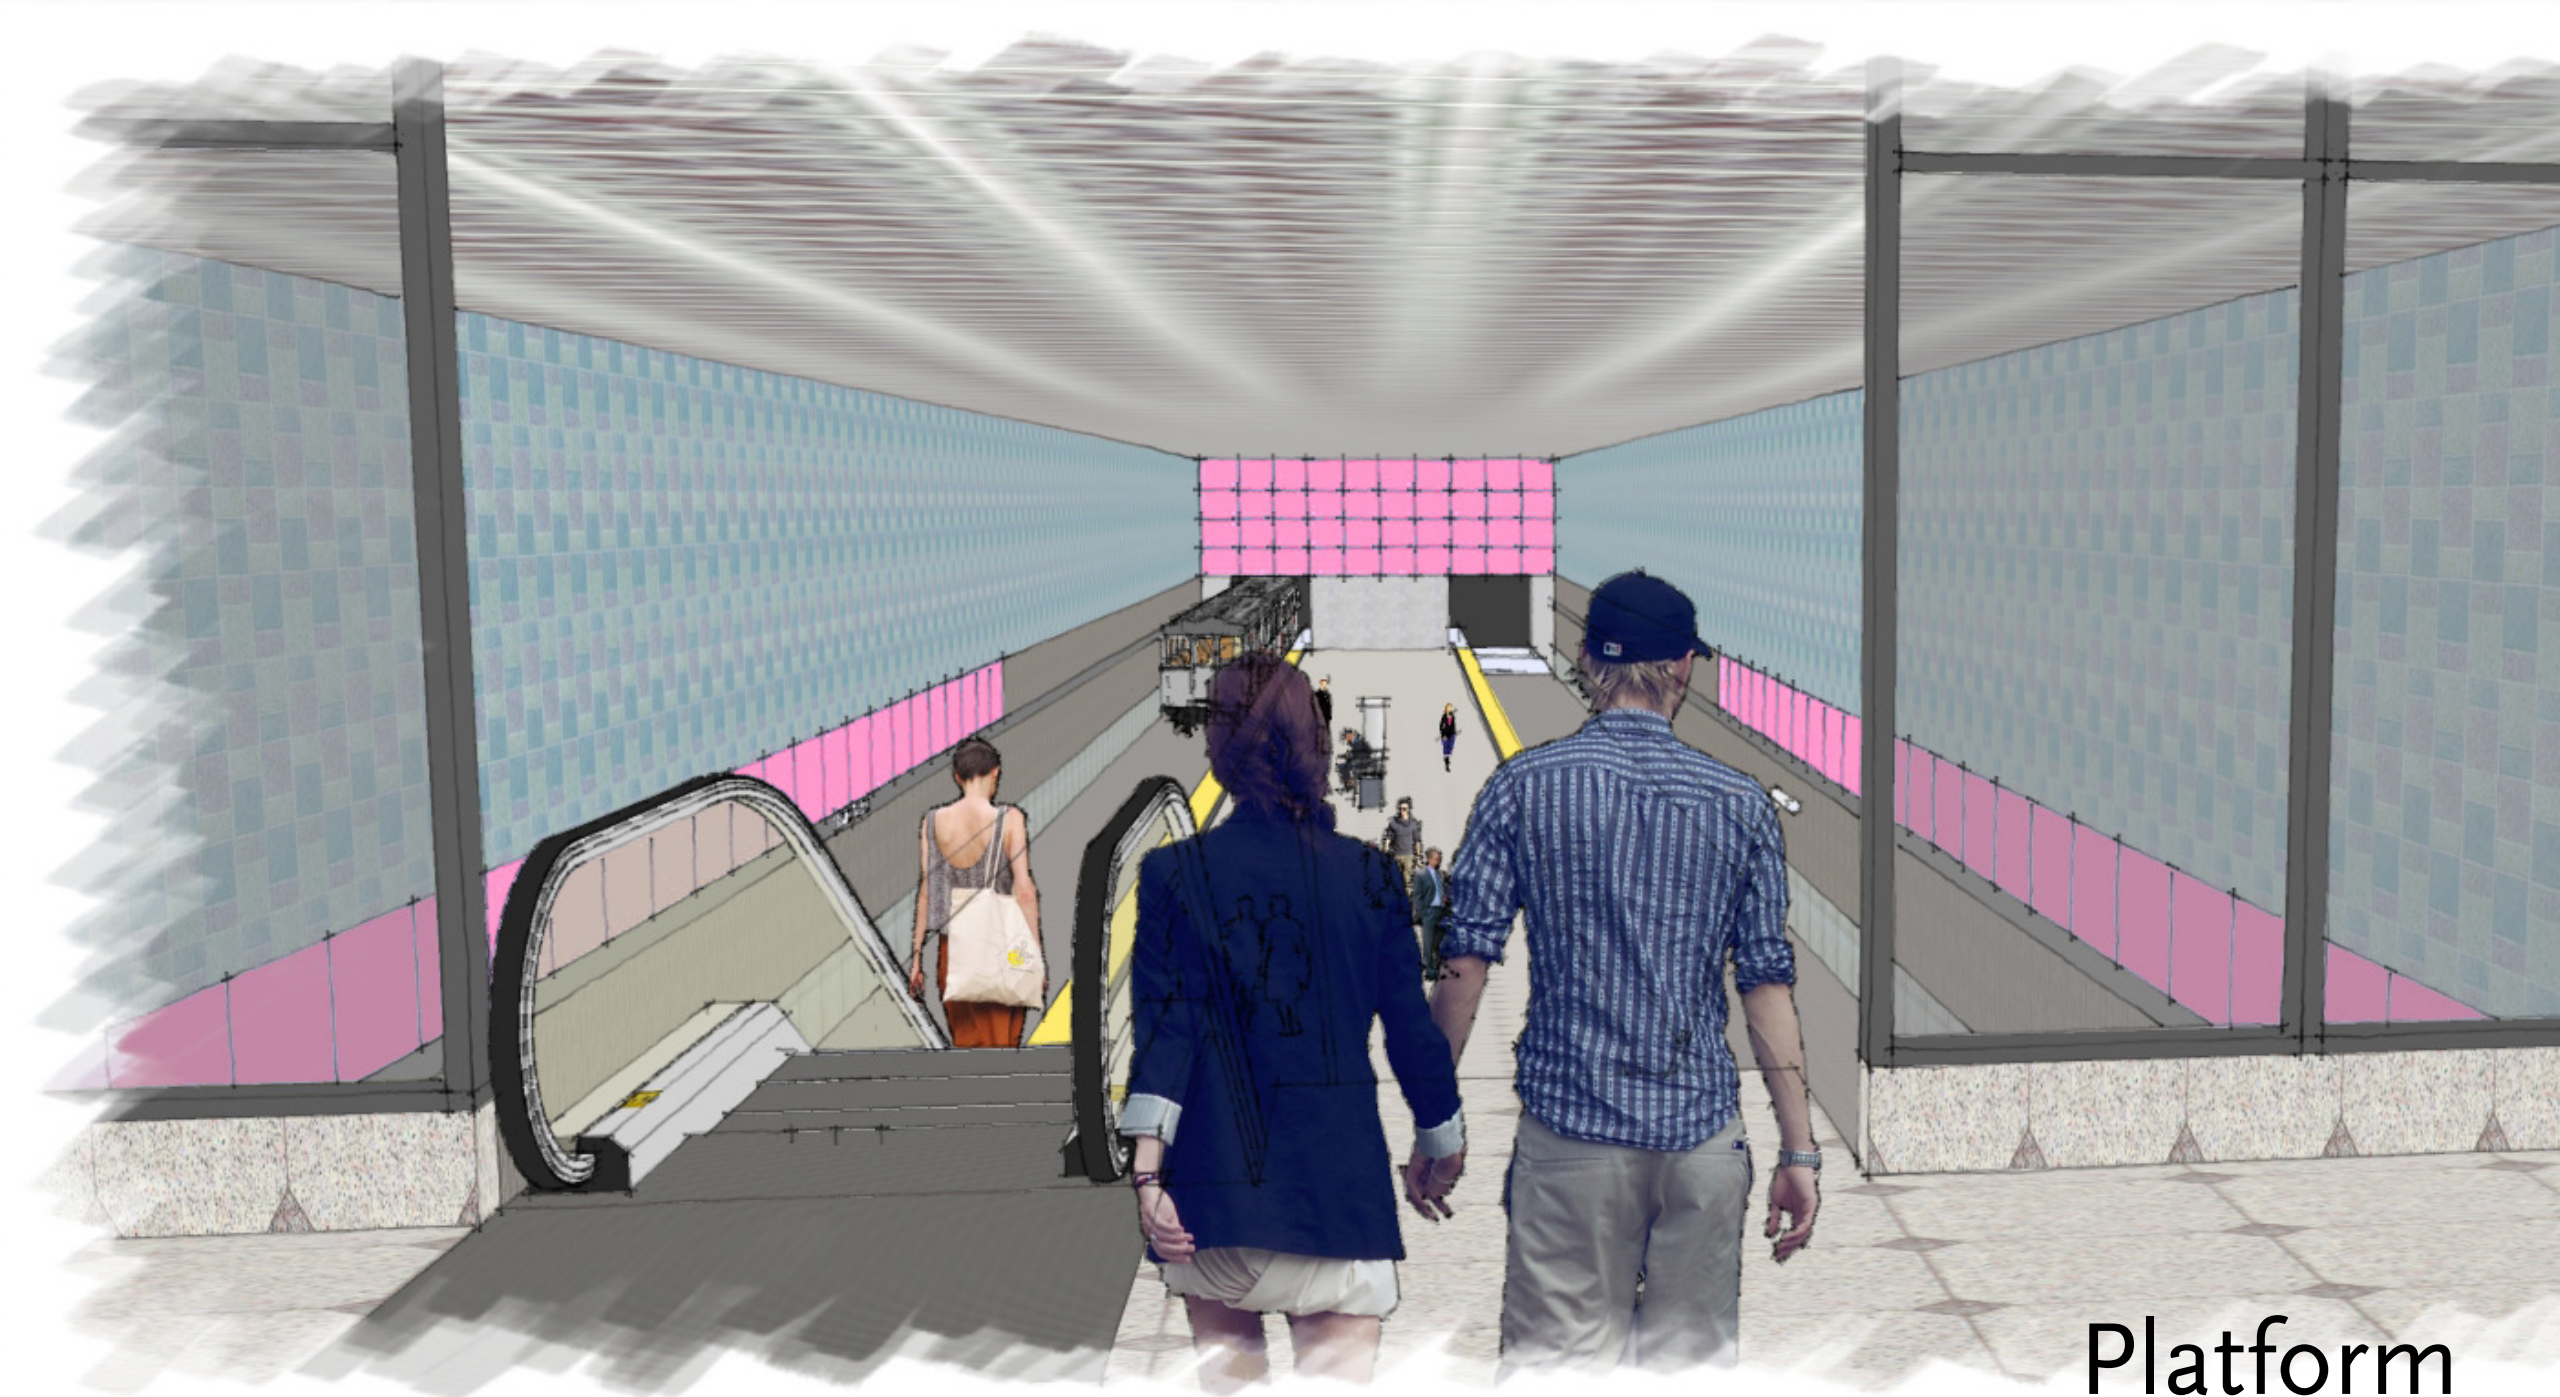

Westwood/VA Hospital Station
Artwork Walkthrough
September 20, 2023

Procurement Process

- Fair, unbiased, open, competitive process
- All procurements adhere to PUC, FTA and CA requirements, including open competition and prohibition against preferential treatment in public contracting
- RFQ: Call to Artists included a 3-month outreach period Oct 2019 – Jan 2020
- Held 5 technical assistance pre-proposal conferences
- Targeted outreach to stakeholder (including veteran) communities
 - Collaboration with local CBOs
 - Distributed information at 100+ colleges, shops, cafes and community centers
 - Advertising in 22 publications; print and digital communications
 - Email: PLE (8,000+); Metro Art (15,000+)
 - Facebook: PLE (14,000+ followers); Metro Art (7,000+ followers)
 - Invited veteran organizations to participate and share with networks
- Over 1,500 artists submitted their qualifications
- Community-based arts professional selection panel
 - Veteran community representation determined in consultation with West LA VA leadership
 - Unanimous selection
- Contracts awarded

Recognizing the diversity and varied life experiences of the veteran community and to connect with future users of the station, the five commissioned artworks reflect a diversity of styles and approaches:

INTERMEDIATE LANDING NORTH WALL
Scale: 0' - 12" = 1' - 0"

SOUTH WALL
Scale: 1' - 0" = 0' - 12"

INTERMEDIATE WEST WALL
Scale: 1' - 0" = 0' - 12"

Tickets / Boletos De Pasaje

Tickets / Boletos De Pasaje

Ticketing

Concourse

Platform

What are your thoughts on the artworks?