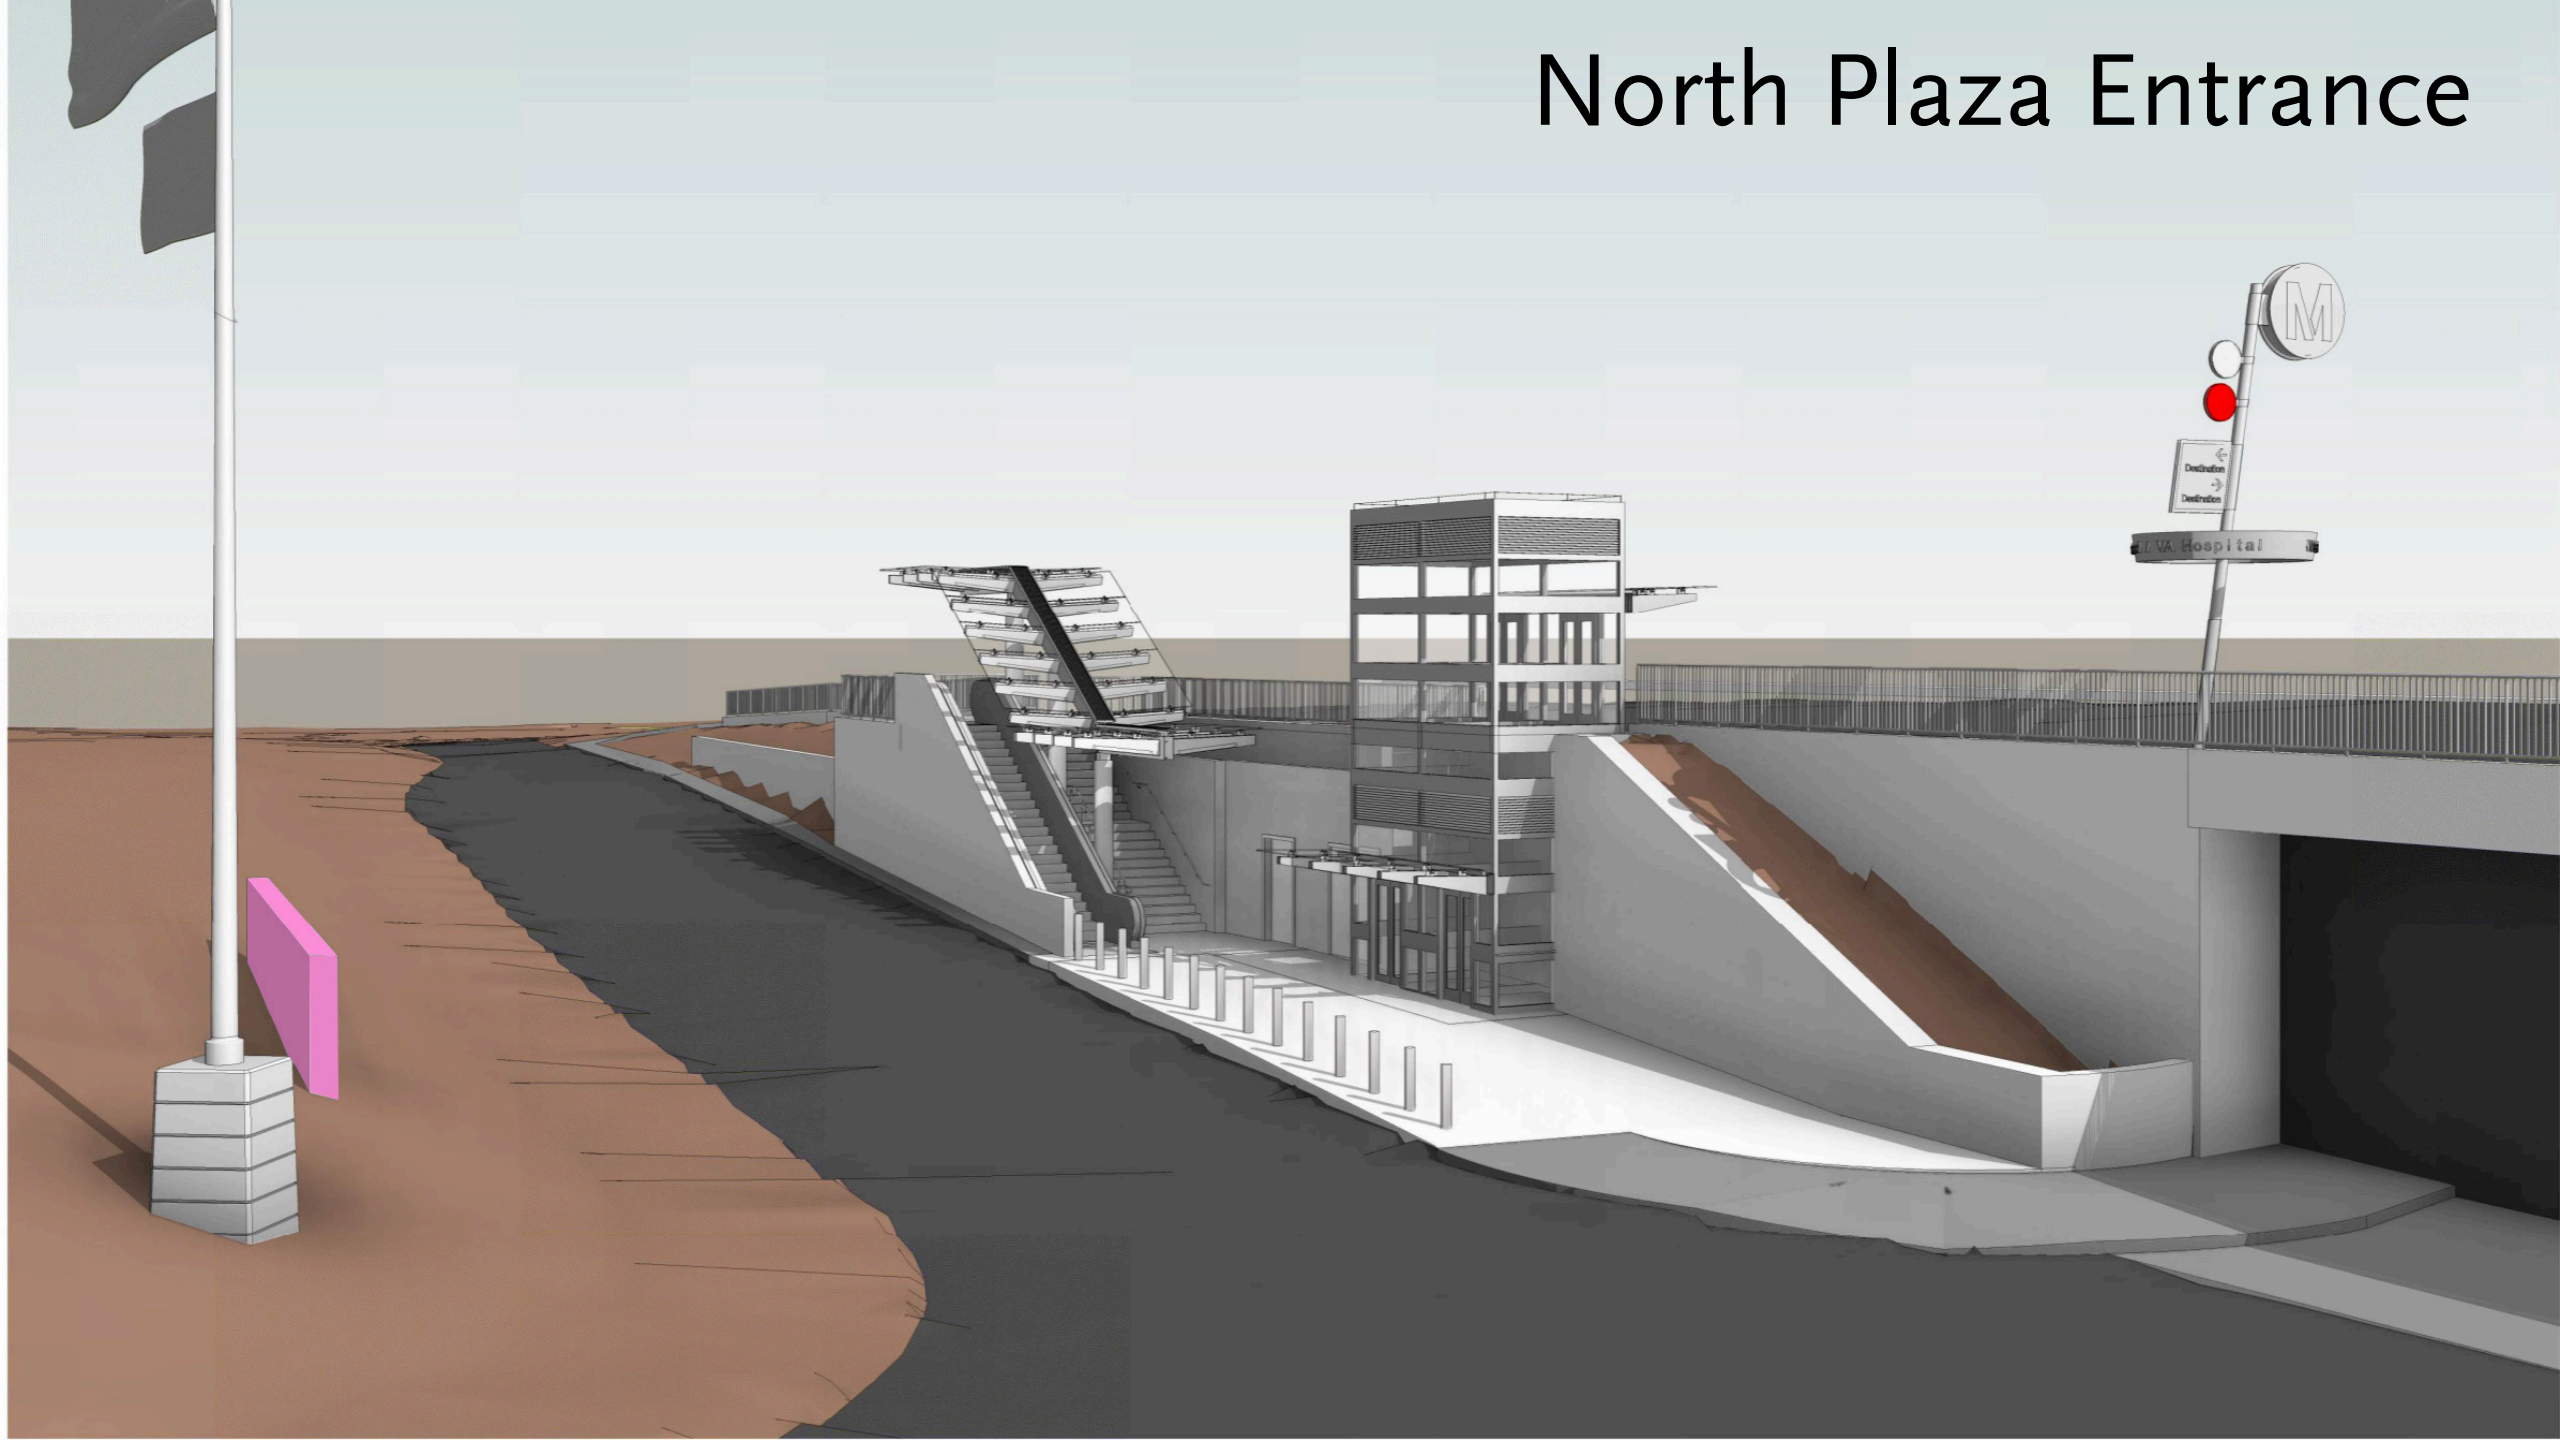

Westwood/VA Hospital Station
Artwork Walkthrough
September 20, 2023

Procurement Process

- Fair, unbiased, open, competitive process
- All procurements adhere to PUC, FTA and CA requirements, including open competition and prohibition against preferential treatment in public contracting
- RFQ: Call to Artists included a 3-month outreach period Oct 2019 – Jan 2020
- Held 5 technical assistance pre-proposal conferences
- Targeted outreach to stakeholder (including veteran) communities
 - Collaboration with local CBOs
 - Distributed information at 100+ colleges, shops, cafes and community centers
 - Advertising in 22 publications; print and digital communications
 - Email: PLE (8,000+); Metro Art (15,000+)
 - Facebook: PLE (14,000+ followers); Metro Art (7,000+ followers)
 - Invited veteran organizations to participate and share with networks
- Over 1,500 artists submitted their qualifications
- Community-based arts professional selection panel
 - Veteran community representation determined in consultation with West LA VA leadership
 - Unanimous selection
- Contracts awarded

Current Status

- Five artists working under contract since Feb 2022
- Held 19 art workshops with targeted outreach to veterans
- 100+ veterans/veteran organizations engaged
- Station artworks include portraits of veterans & artworks by veterans
- Open house at VA to share artwork designs
 - 100+ attended
 - Written comments received & being incorporated into designs

North Plaza Entrance

The soldier's **heart**, the soldier's **spirit**, the soldier's **soul**, are everything.

You Are Not Forgotten

Entry Pavilion

EAST WALL
Scale: 0' - 12" = 1' - 0"

ENTRY PORTAL SOUTH WALL
Scale: 0' - 12" = 1' - 0"

ENTRY PORTAL EAST WALL
Scale: 0' - 12" = 1' - 0"

INTERMEDIATE LANDING EAST WALL
Scale: 0' - 12" = 1' - 0"

WEST WALL
Scale: 1' - 0" = 0' - 12"

NORTH WALL
Scale: 1' - 0" = 0' - 12"

INTERMEDIATE LANDING SOUTH WALL
Scale: 0' - 12" = 1' - 0"